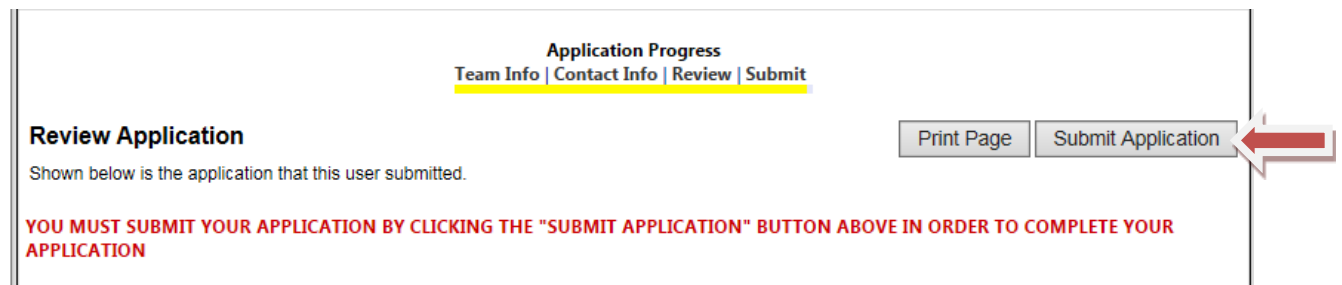

Username: Password: Login (indicated by a red arrow)

Forgot your username/password? [Click Here](#)

When in My Account Select **Teams** tab and then click **Apply to Presidio Tour**:

Personal Info Applications Details Certificates **Teams** (indicated by a red arrow) See Schedules

Teams: Tournament & Schedule Apps

Team	Team Id	Season	View
CSC - B2003 - White	0118-01CB03-2045	Fall 2017-2018	▶ Apply to Presidio Tour (indicated by a red arrow)

Then in the **Tournaments Open for Registration** drop down. Choose **2017 SDDA Showcase**.

After choosing the **2017 SDDA Showcase** click **Register**.

There will be two **Continues** before you get to the review page.

You must click **SUBMIT APPLICATION** to be registered to play.

After clicking **Submit Application** you are registered.