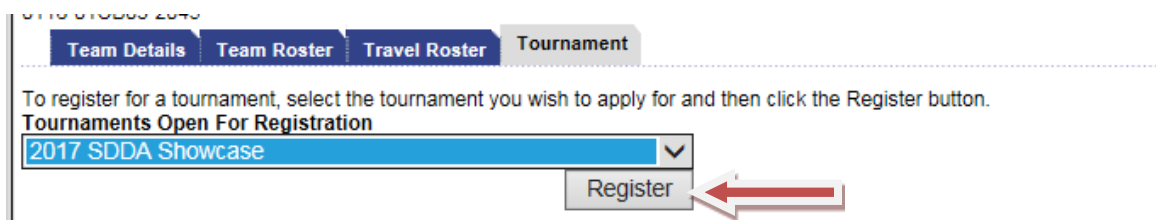

After choosing the **2017 SDDA Showcase** click **Register**.

There will be two **Continues** before you get to the review page.

You must click **SUBMIT APPLICATION** to be registered to play.